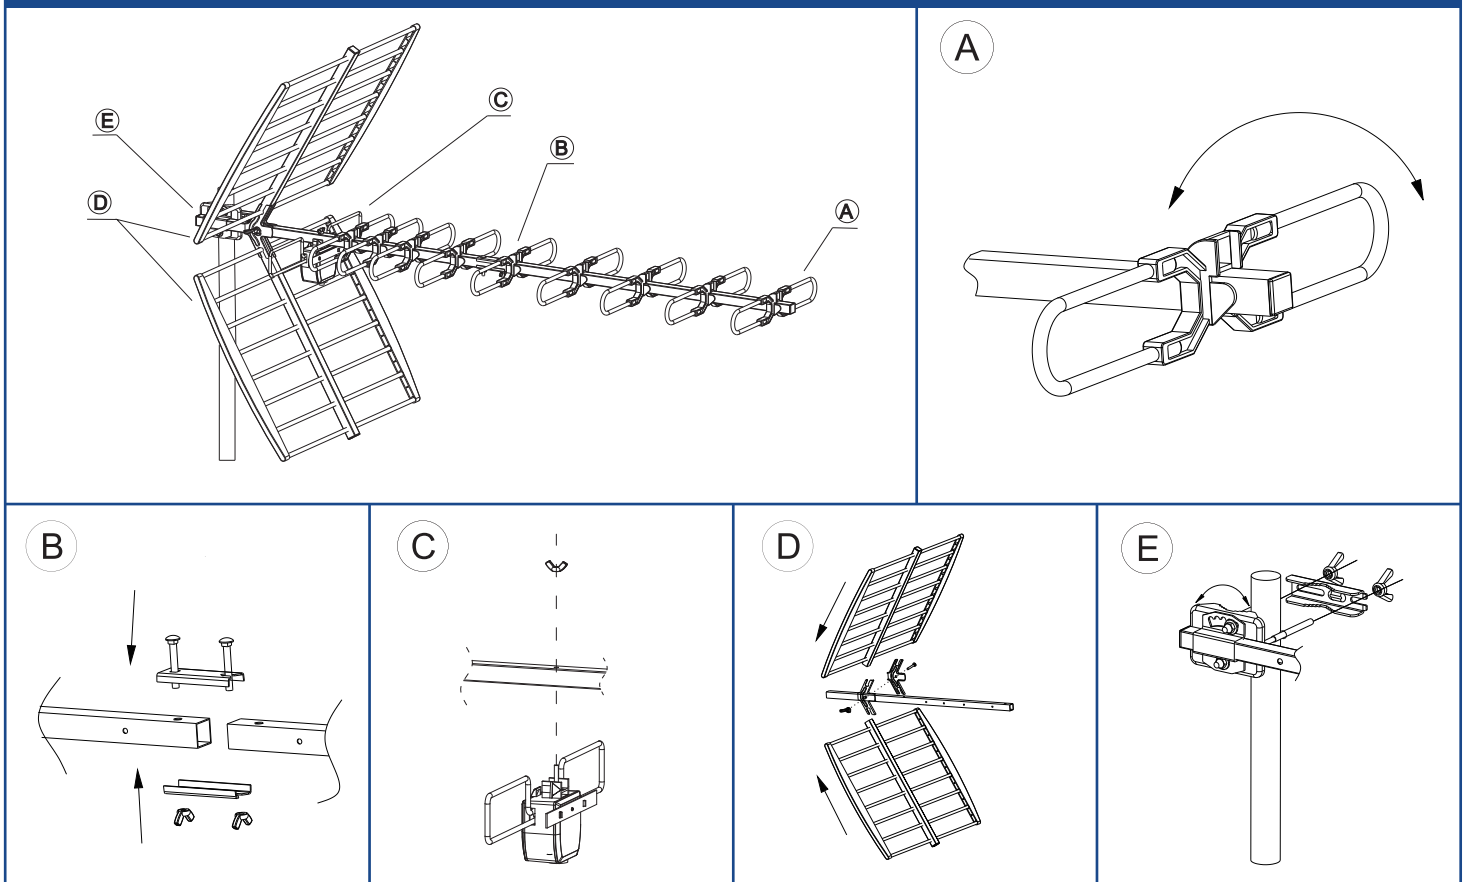

Installation

Specifications subject to change without notice.

Eight Limited

No.18, 4/F., Thriving Industrial Centre, 26-38 Sha Tsui Road, Tsuen Wan, N.T., Hong Kong

Tel: (852) 2413 2222

Fax: (852) 2411 3000

Email: info@eightgroup.com

Visit us at Website
<http://www.eightgroup.com>